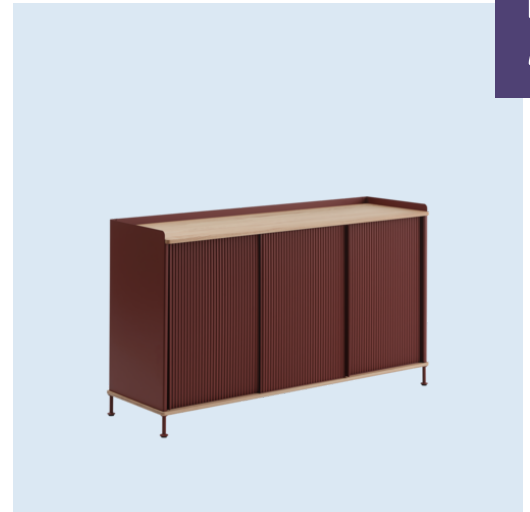

— Thomas Bentzen

|                              |  |
|------------------------------|--|
| <b>Designed by</b>           | Thomas Bentzen / 2018  |
| <b>About the designer</b>    | Thomas Bentzen, former Head of Design at Muuto, started his own studio in 2010. Bentzen’s designs are characterized by simplicity, rationality and functionality — always firmly rooted in the Danish design tradition, material knowledge, craftsmanship and rational industrial manufacturing processes. His work continues to receive international recognition at fairs and exhibitions all over the world.  |
| <b>Environment</b>           | Indoor   |
| <b>Country of Production</b> | Sweden   |
| <b>Preassembled</b>          | No - mount legs to sideboard.  |
| <b>Description</b>           | The Enfold Sideboard combines industrial materiality with residential references for a new perspective on modern storage. Made from a lacquered steel that gently enfolds its top and bottom in solid oak, the Enfold Sideboard fuses cold and warm materials for a unique expression, paired with the vibrantly modern expression of its ridged steel doors. The flexible design is available in four sizes, which all have adjustable shelves and discreet cable outlets. This offers the opportunity to find just the right fit for your space, function and needs — be it a media console, in the hallway or a tall sideboard for storage. |
| <b>Material</b>              | Body, shelves and sliding doors in powder-coated bent steel. Top and base in solid oak treated with a clear oil (Size 186 x 45 H:48 cm and 148 x 45 H:85 cm as well as all sizes in Oak / Deep Red) or matte clear lacquer for other variants. Adjustable feet.<br><br>Size 186 x 45 H:48 cm and 148 x 45 H:85 cm as well as all sizes in Oak / Deep Red are FSC™-certified (FSC-C028824).   |